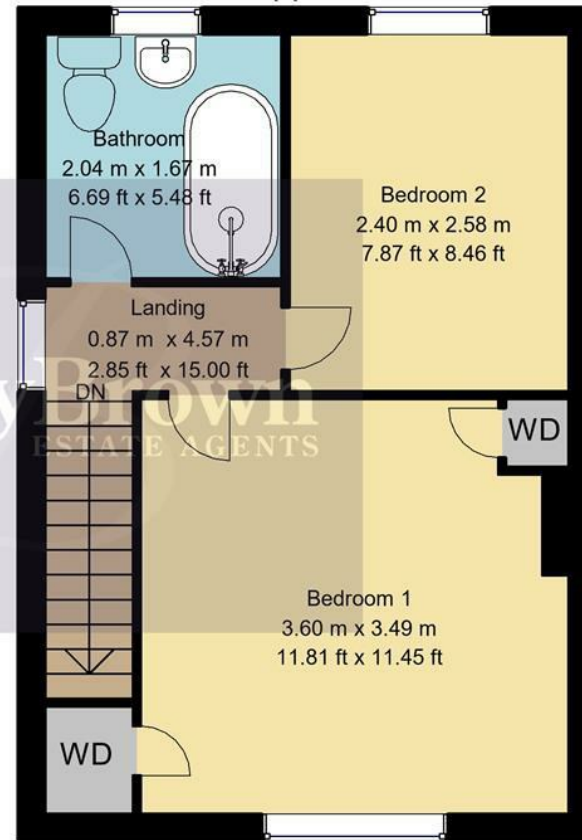

Ground Floor
32sq.m/344.10sq.ft
Approx

First Floor
32sq.m/344.10sq.ft
Approx

Whilst every attempt has been made to ensure the accuracy of the floor plan contained here, no responsibility is taken for incorrect measurements of doors, windows, appliances and room or any error, omission or misstatement. Exterior and interior walls are drawn to scale based on interior measurements. Any figure given is for initial guidance only and should not be relied on as basis of valuation. These plans are for marketing purposes only and should be used as such by any prospective purchase. Specially no guarantee is should not be relied on as a basis of valuation. These plans are for marketing purposes only and should be used as such by any prospective purchase. Specifically no guarantee is given on the total square footage of the property if quoted on this plan.
CC Ltd ©2018