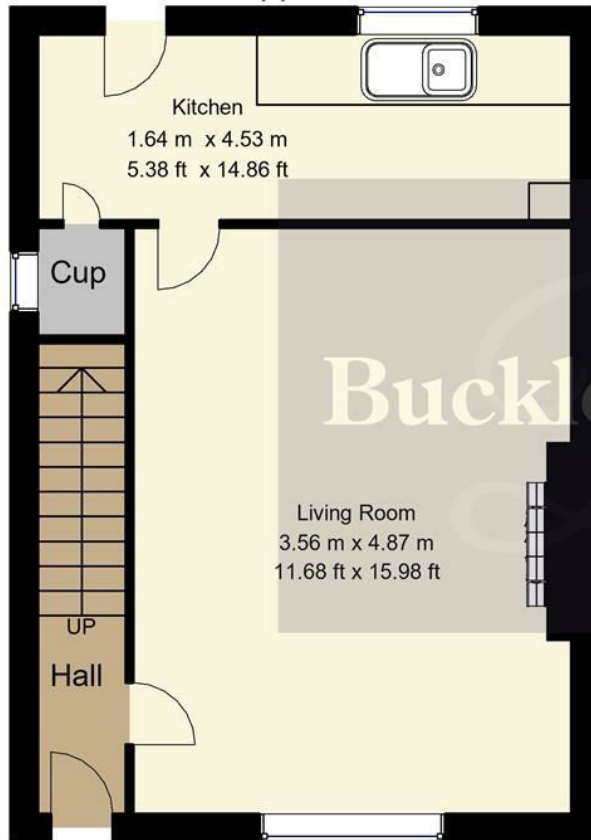

Ground Floor
32sq.m/344.10sq.ft
Approx

First Floor
32sq.m/344.10sq.ft
Approx

Whilst every attempt has been made to ensure the accuracy of the floor plan contained here, no responsibility is taken for incorrect measurements of doors, windows, appliances and room or any error, omission or misstatement. Exterior and interior walls are drawn to scale based on interior measurements. Any figure given is for initial guidance only and should not be relied on as basis of valuation. These plans are for marketing purposes only and should be used as such by any prospective purchase. Specially no guarantee is should not be relied on as a basis of valuation. These plans are for marketing purposes only and should be used as such by any prospective purchase. Specifically no guarantee is given on the total square footage of the property if quoted on this plan.
CC Ltd ©2018